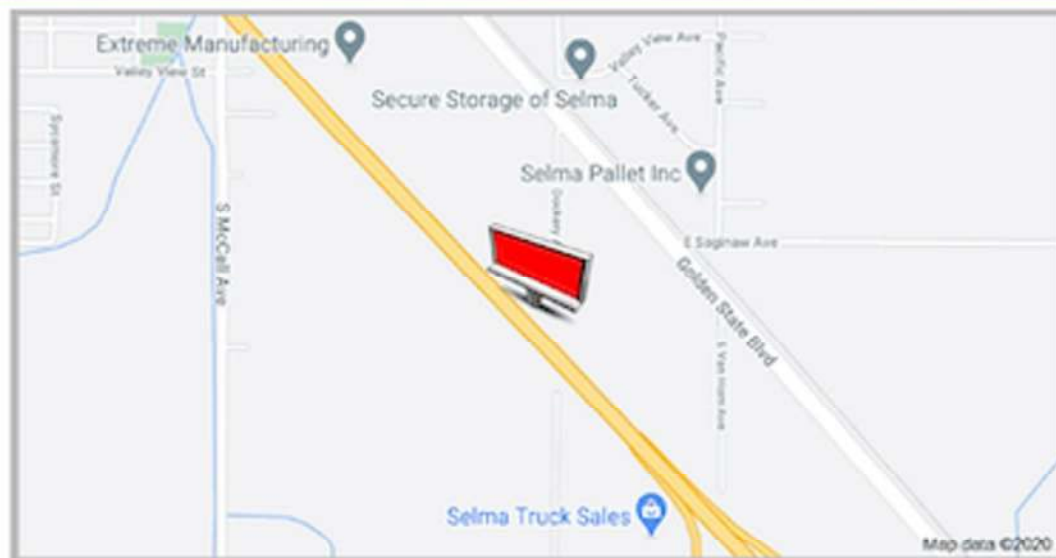

HWY 99 NORTHBOUND RHR SELMA

Size: 10x36 (144x560)
Media Type: Digital
Duration: 7 flips, 7 sec
Read: RHR FN
WEEKLY VIEWS: 393,750
City: Fresno CA (Selma)
Lat: 36.552800°
Long: -119.602386°

LOCATION DESCRIPTION

LED Gateway sign to Selma CA. Sign made from cultured stone as an Iconic Welcome to Selma Gateway sign. Gets significant attention with wide open reads both direction. Just south of Fresno California and north of Bakersfield. This sign runs along Hwy 99 capturing all traffic that travels through Central California.