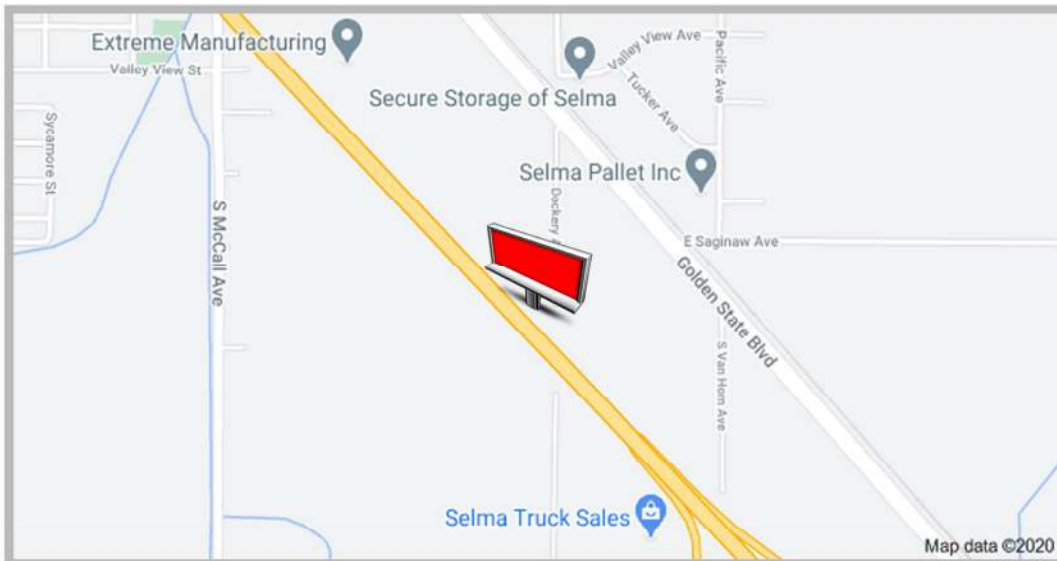

**HWY 99 SOUTHBOUND LHR SELMA**

**Size:** 10x36 (144x560)  
**Media Type:** Digital  
**Duration:** 7 flips, 7 sec  
**Read:** LHR FS  
**WEEKLY VIEWS:** 393,750  
**City:** Fresno CA (Selma)  
**Lat:** 36.552800°  
**Long:** -119.602386°

**LOCATION DESCRIPTION**

LED Gateway sign to Selma CA. Sign made from cultured stone as an Iconic Welcome to Selma Gateway sign. Gets significant attention with wide open reads both direction. Just south of Fresno California and north of Bakersfield. This sign runs along Hwy 99 capturing all traffic that travels through Central California.