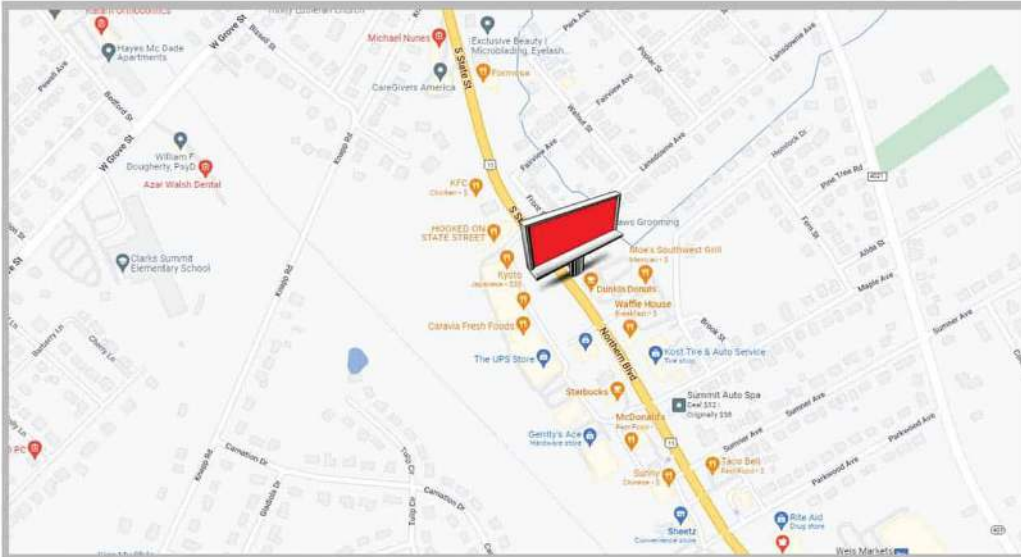

917 SOUTH STATE STREET/ US HIGHWAY 11

Size: 10x15 (180x300 px)
Media Type: Digital
Duration: 8 segments, 8 sec
Read: RHR FS
WEEKLY VIEWS: 140,000
City: Clarks Summit, PA
Lat: 41.488494°
Long: -75.69613°

LOCATION DESCRIPTION

Gateway into Clarks Summit. Clarks Summit University, Lahey Family Fun Park, Heavy Retail.

EXCLUSIONS:

no adult, tobacco, liquor products, vaping products, recreational cannabis, political messaging