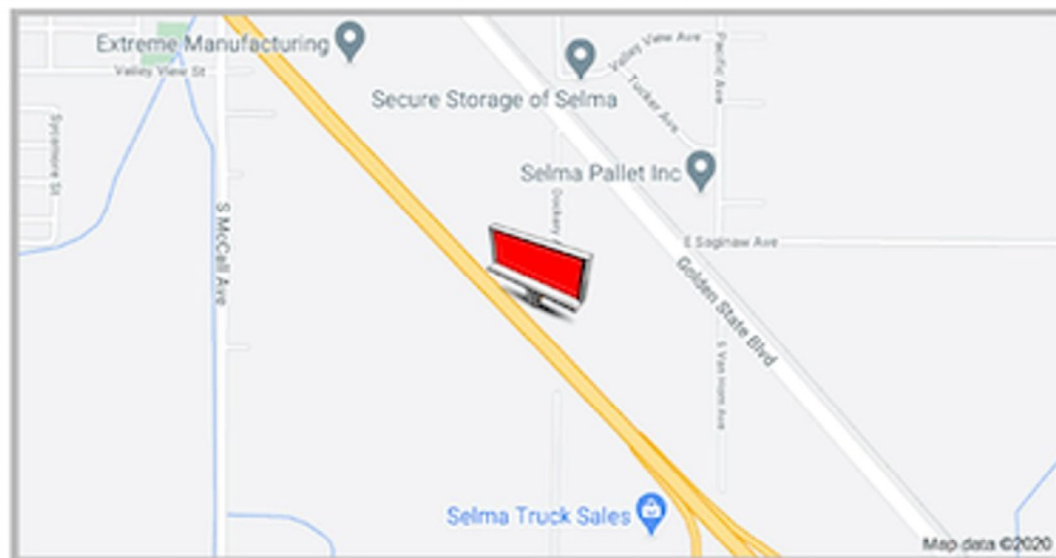

**HWY 99 NORTHBOUND RHR SELMA**

**Size:** 10x36 (144x560)

**Media Type:** Digital

**Duration:** 7 flips, 7 sec

**Read:** RHR FN

**WEEKLY VIEWS:** 393,750

**City:** Fresno CA (Selma)

**Lat:** 36.552800°

**Long:** -119.602386°

**LOCATION DESCRIPTION**

LED Gateway sign to Selma CA. Sign made from cultured stone as an Iconic Welcome to Selma Gateway sign. Gets significant attention with wide open reads both direction. Just south of Fresno California and north of Bakersfield. This sign runs along Hwy 99 capturing all traffic that travels through Central California.