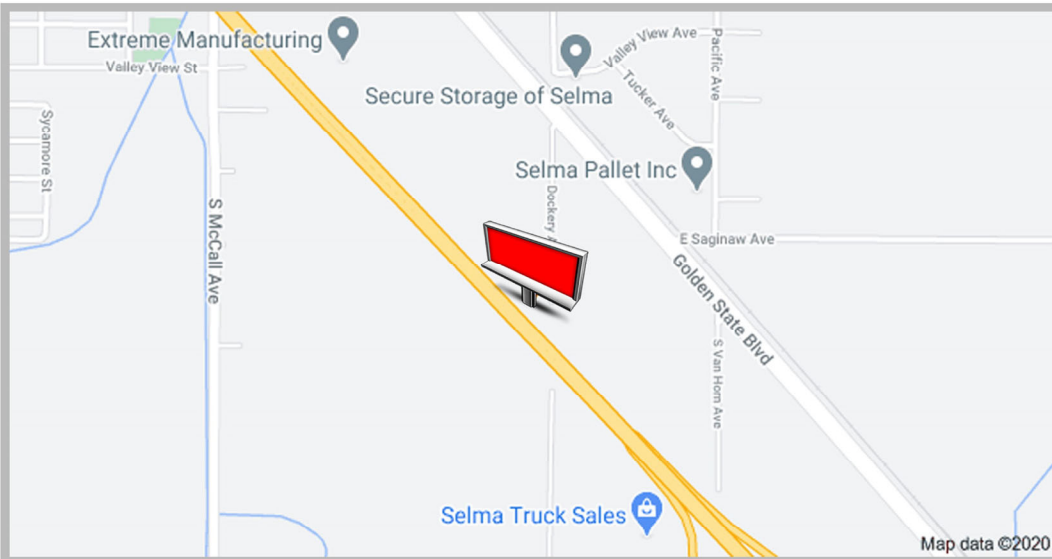

HWY 99 SOUTHBOUND LHR SELMA

Size: 10x36 (144x560)
Media Type: Digital
Duration: 7 flips, 7 sec
Read: LHR FS
WEEKLY VIEWS: 393,750
City: Fresno CA (Selma)
Lat: 36.552800°
Long: -119.602386°

LOCATION DESCRIPTION

LED Gateway sign to Selma CA. Sign made from cultured stone as an Iconic Welcome to Selma Gateway sign. Gets significant attention with wide open reads both direction. Just south of Fresno California and north of Bakersfield. This sign runs along Hwy 99 capturing all traffic that travels through Central California.