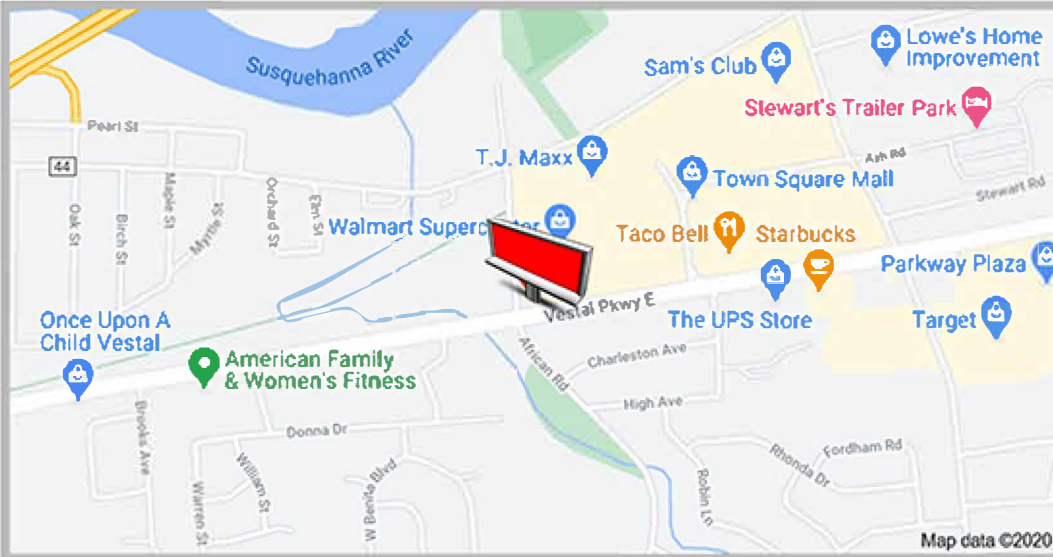

VESTAL PARKWAY RHR WEST BOUND

Size: 8x12 (252x396 Pixels)
Media Type: Digital
Duration: 7 flips, 10 sec
Read: RHR FW
WEEKLY VIEWS: 140,000
City: Vestal NY
Lat: 42.094342°
Long: -76.013958°

LOCATION DESCRIPTION

Heavy Retail at Town Square Mall, including Walmart, Dicks, TGIFridays, Alta, Barnes and Nobles and more.

EXCLUSIONS:

No liquor, adult businesses, political ads or other sensitive messaging