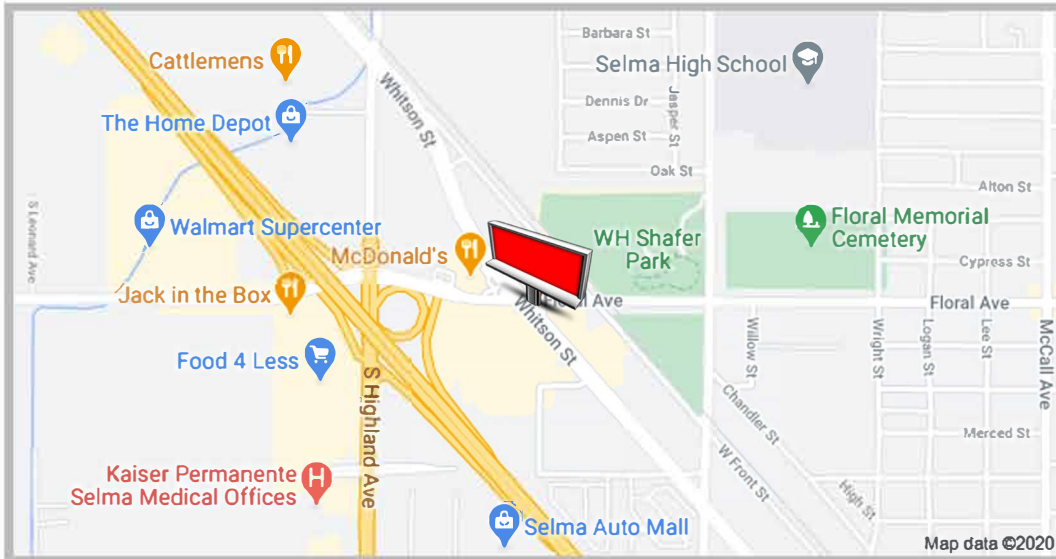

**SELMA WHITSON AND FLORAL RHR**

Size: 6.5x14.6 (120x260)  
Media Type: Digital  
Duration: 8 flips, 7 sec  
Read: RHR FE  
WEEKLY VIEWS: 140,000  
City: Fresno CA (Selma)  
Lat: 36.576122°  
Long: -119.624231°

**LOCATION DESCRIPTION**

Heavy retail at a traffic light at a point in town that all locals pass daily

**EXCLUSIONS:**

no liquor, adult businesses, political ads or other sensitive messaging