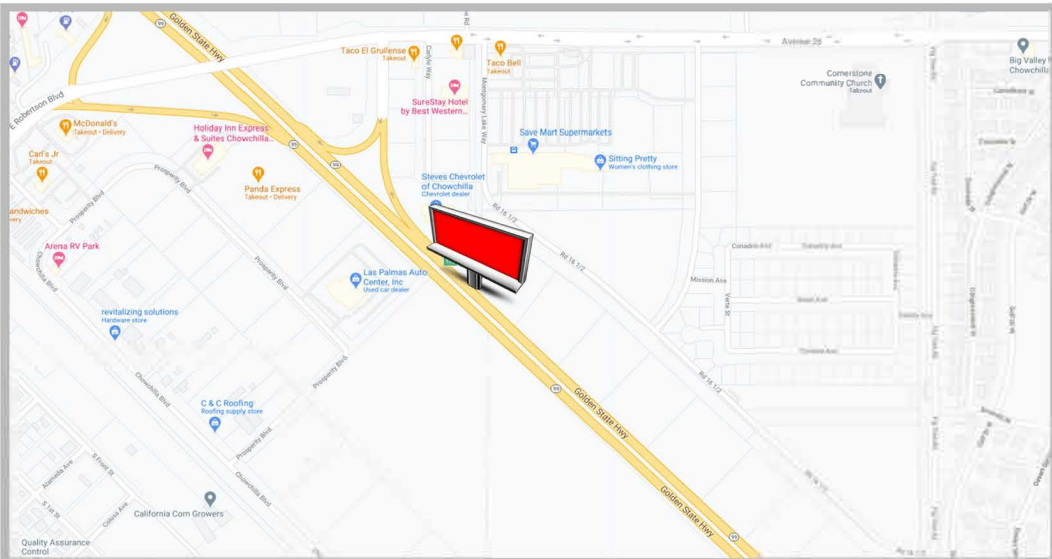

CHOWCHILLA N/RHR SELMA SMALL

Size: 7x21(126x378)
Media Type: Digital
Duration: 8 flips, 6.5 sec
Read: RHR FN
WEEKLY VIEWS: 393,750
City: Fresno CA (Selma)
Lat: 37.123662
Long: -120.247789

LOCATION DESCRIPTION

Iconic sign using cultured stone and lush landscaping as a gateway sign to the Chowchilla city just north of Fresno, CA. This sign gets extra attention from its custom design.

EXCLUSIONS:

no political ads