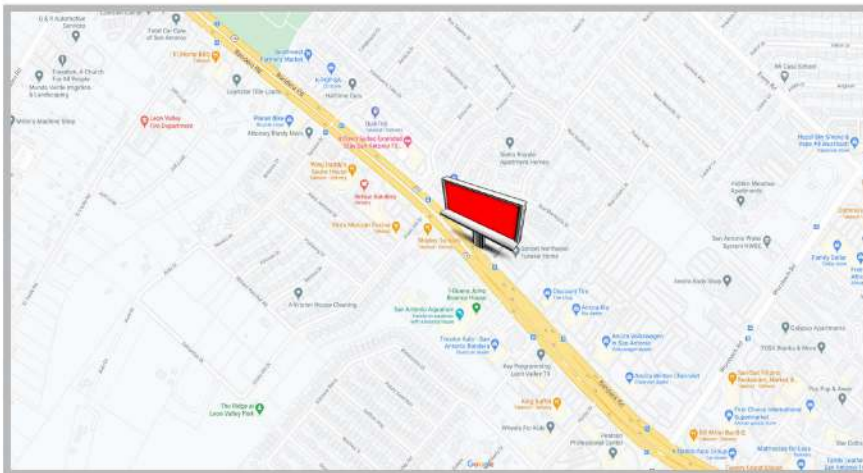

COMMUNITY
ELECTRONIC
INFORMATION
SIGNS

LEON VALLEY, TX

LEON VALLEY, TX NORTHBOUND RHR

Size: 10x20 (180x380 Pixels)
Media Type: Digital
Duration: 8 flips, 8 sec
Read: RHR FS
WEEKLY VIEWS: 525,000
City: Leon Valley TX
Lat: 29.48871
Long: -98.609246

LOCATION DESCRIPTION

Heavy Retail, HEB, Starbucks, Whataburger, extremely busy commuter road in and out of downtown San Antonio

EXCLUSIONS:

no liquor, adult businesses, political ads or other sensitive messaging