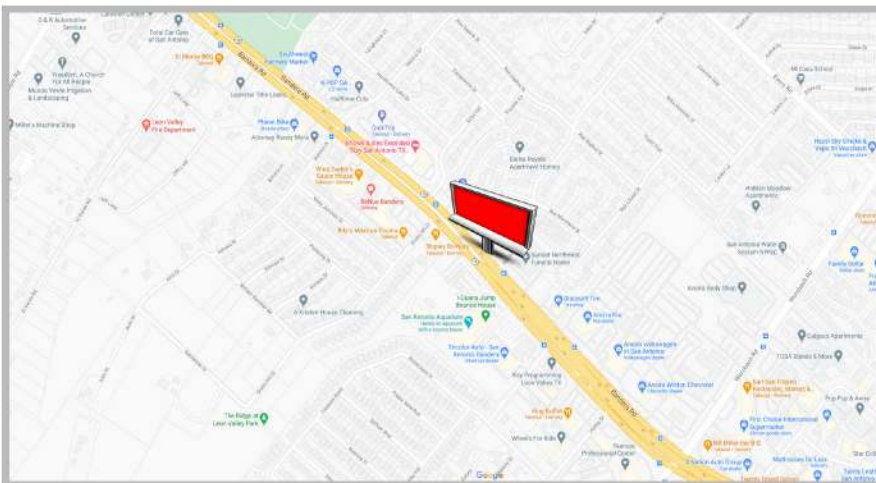

LEON VALLEY, TX SOUTHBOUND LHR

**Size:** 10x20 (180x380 Pixels)  
**Media Type:** Digital  
**Duration:** 8 flips, 8 sec  
**Read:** LHR FN  
**WEEKLY VIEWS:** 525,000  
**City:** Leon Valley TX  
**Lat:** 29.48871  
**Long:** -98.609246

**LOCATION DESCRIPTION**

Heavy Retail, HEB, Starbucks, Whataburger, extremely busy commuter road in and out of downtown San Antonio

**EXCLUSIONS:**

no liquor, adult businesses, political ads or other sensitive messaging