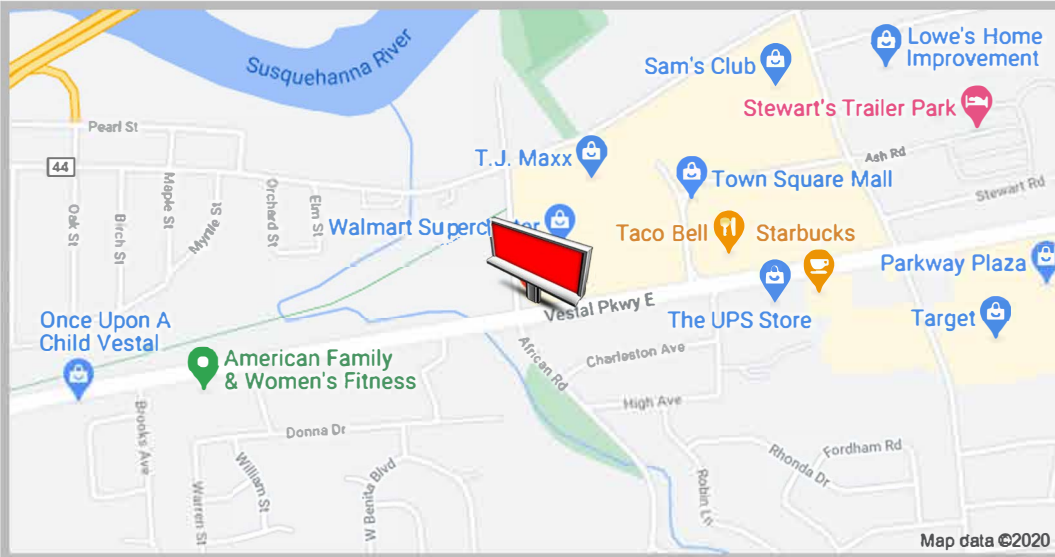

**VESTAL PARKWAY LHR EAST BOUND**

**Size:** 8x12 (252x396 Pixels)  
**Media Type:** Digital  
**Duration:** 7 flips, 10 sec  
**Read:** LHR FE  
**WEEKLY VIEWS:** 140,000  
**City:** Vestal NY  
**Lat:** 42.094342°  
**Long:** -76.013958°

**LOCATION DESCRIPTION**

Heavy Retail at Town Square Mall, including Walmart, Dicks, TGIFridays, Alta, Barnes and Nobles and more.

**EXCLUSIONS:**

No liquor, adult businesses, political ads or other sensitive messaging