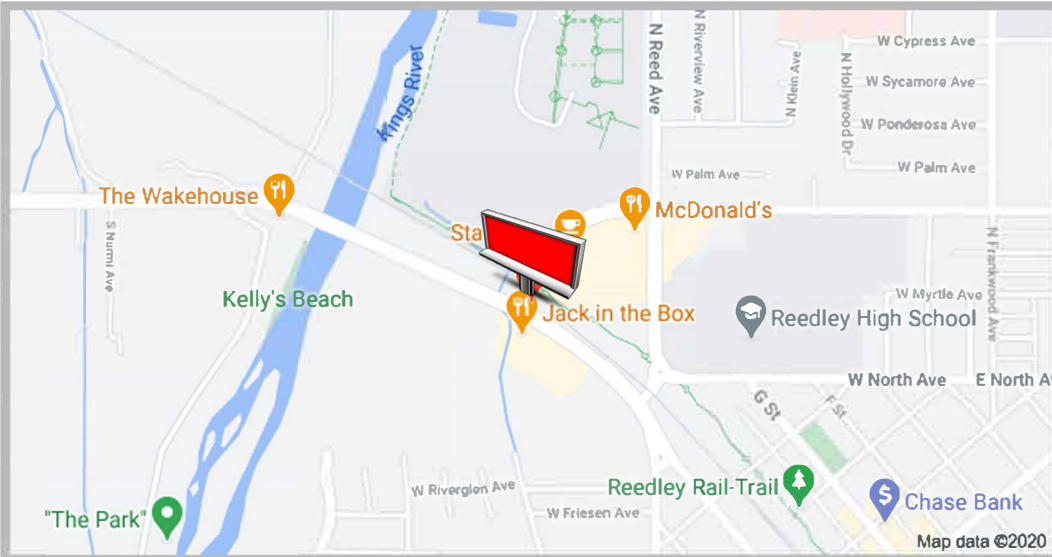

REEDLEY LHR SOUTHBOUND

Size: 6.5x14.6 (120x260)
Media Type: Digital
Duration: 8 flips, 7 sec
Read: LHR FS
WEEKLY VIEWS: 499,000
City: Fresno CA (Reedley)
Lat: 36.602085°
Long: -119.460986°

LOCATION DESCRIPTION